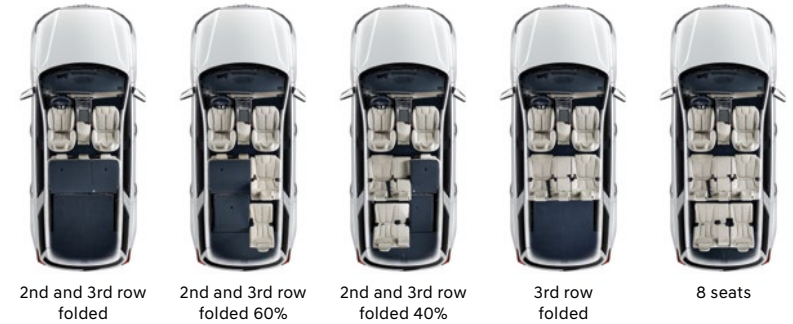

Thoughtful features throughout the cabin.

The PALISADE does an exceptional job of accommodating everyone's needs, starting with seven standard USB outlets dispersed throughout the cabin.

Cargo versatility.
The cabin space can be easily configured in a variety of different ways to tackle the demands of the moment. Enjoy up to 2,447 L total cargo capacity with all rear seats folded down.

8-passenger model shown.